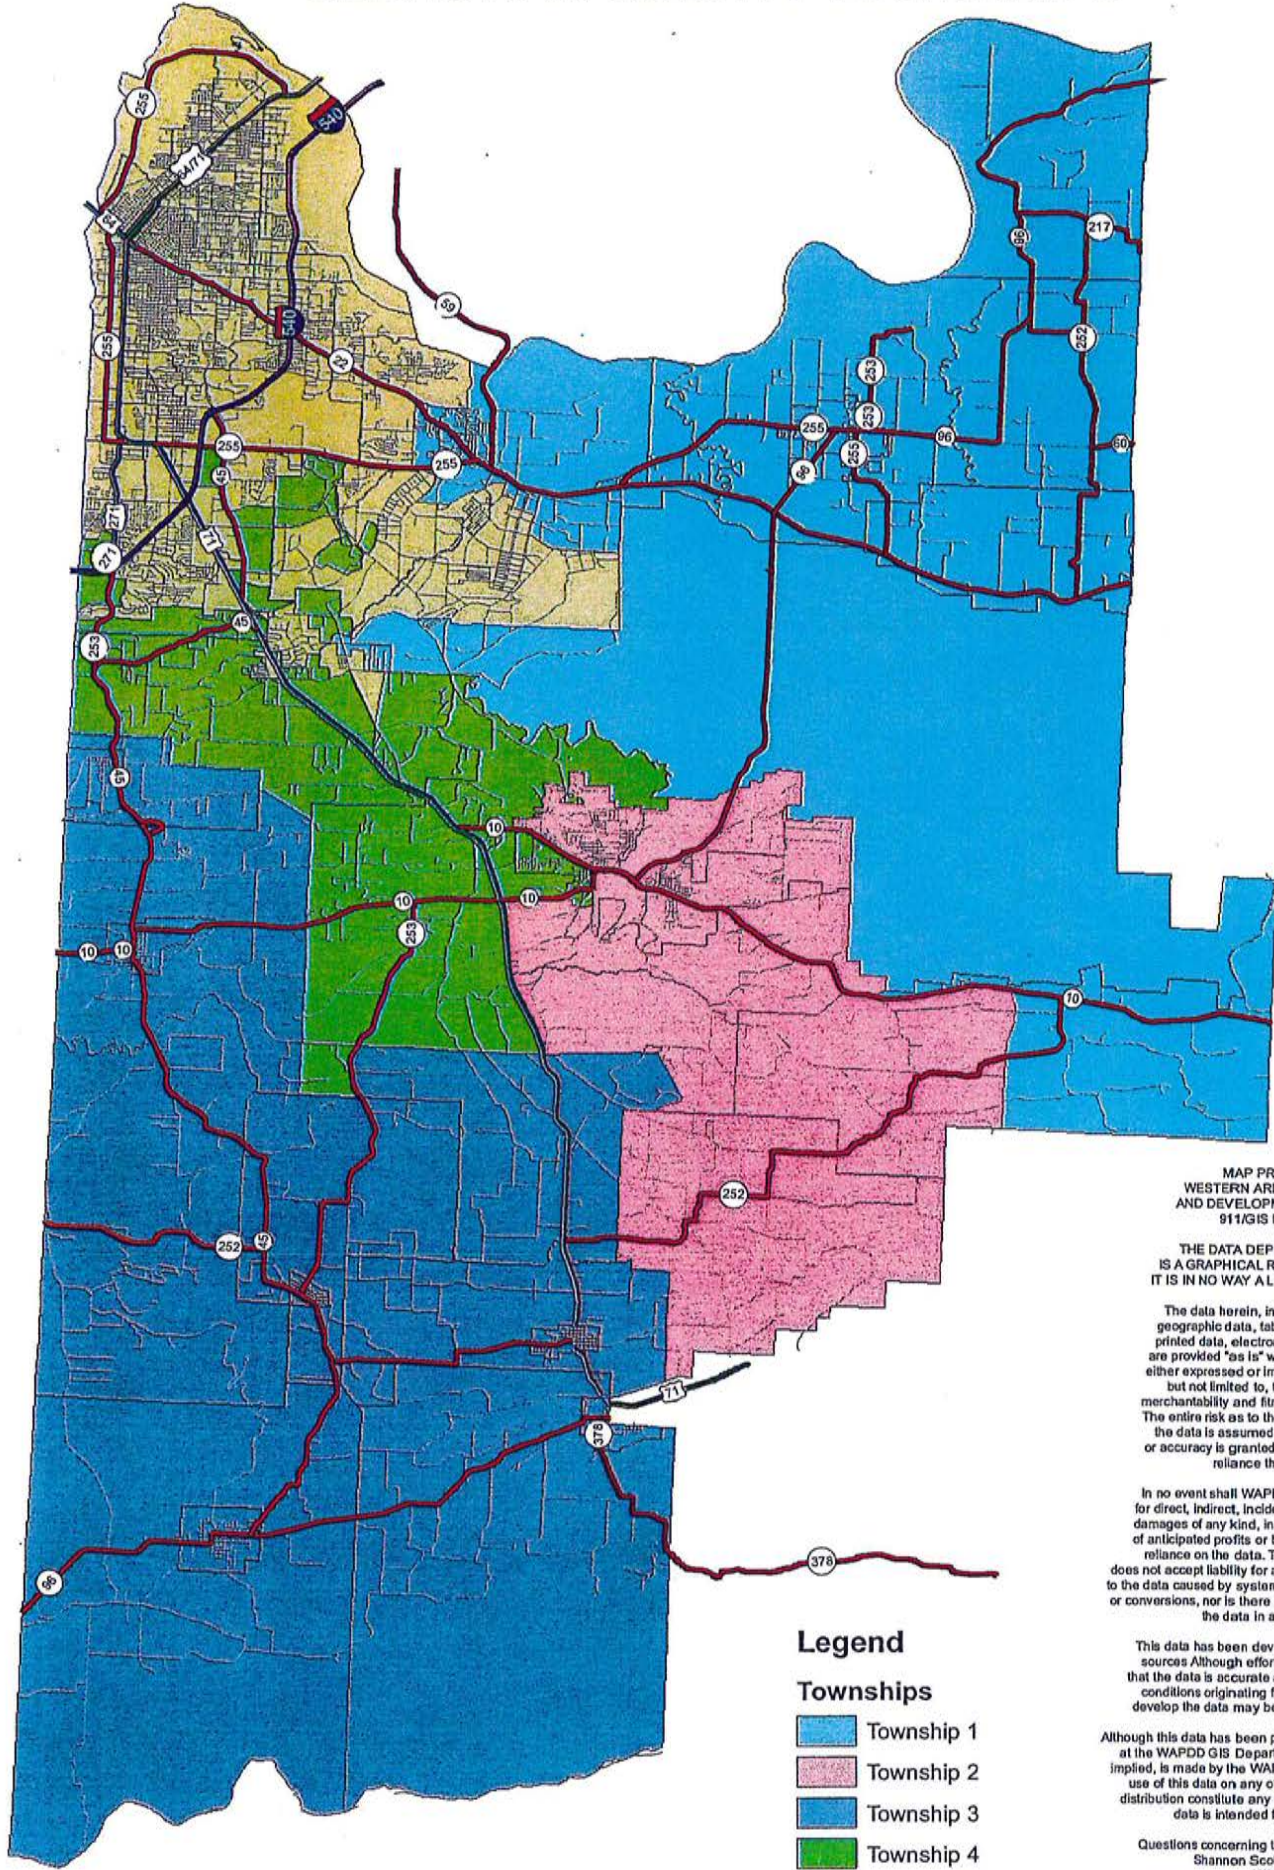

SEBASTIAN COUNTY TOWNSHIPS

MAP PRODUCED BY:
WESTERN ARKANSAS PLANNING
AND DEVELOPMENT DISTRICT, INC.
911/GIS DEPARTMENT.

THE DATA DEPICTED ON THIS MAP
IS A GRAPHICAL REPRESENTATION ONLY.
IT IS IN NO WAY A LEGAL REPRESENTATION.

This data has been developed from the best available sources. Although efforts have been made to ensure that the data is accurate and reliable, errors and variable conditions originating from physical sources used to develop the data may be reflected in the data supplied.

Although this data has been processed successfully on computer at the WAPDD GIS Department, no guarantee, expressed or implied, is made by the WAPDD GIS Department regarding the use of this data on any other system, nor does the act of distribution constitute any such warranty. Distribution of this data is intended for information purposes.

Questions concerning this map should be referred to:
Shannon Scott . GIS TECHNICIAN
WAPDD, INC.
P O Box 2067 . Fort Smith, Ar. 72902
(479) 785-2651 . sscott@wapdd.org
JANUARY 03, 2012

Legend

Townships

- Township 1
- Township 2
- Township 3
- Township 4
- Upper Township