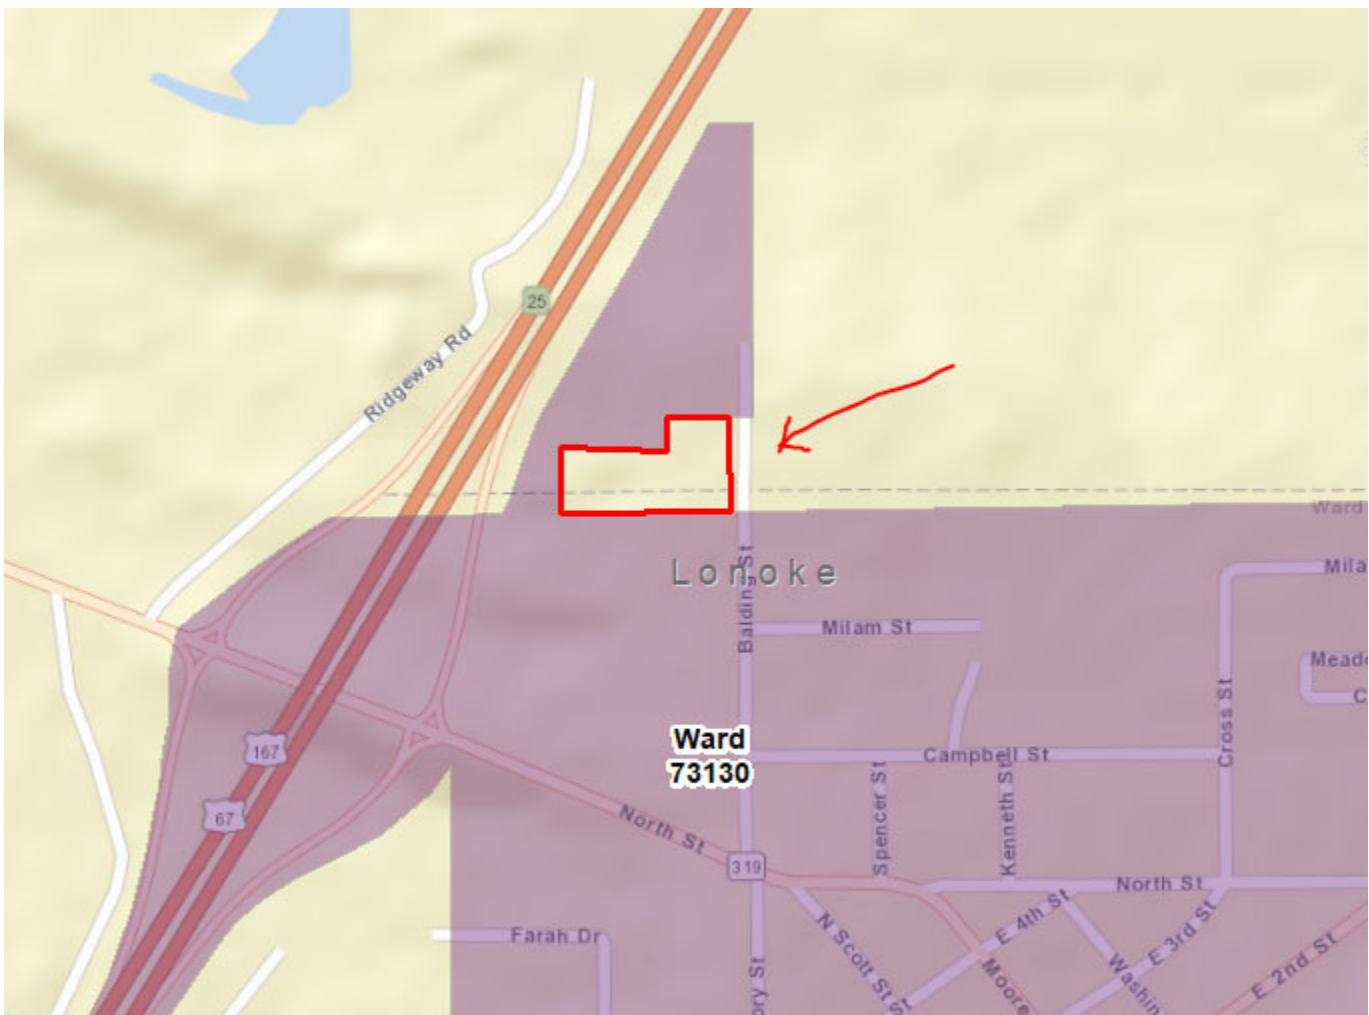

Jennifer Wheeler

From: Jennifer Wheeler
Sent: Tuesday, May 05, 2020 1:34 PM
To: Charles Gastineau
Subject: RE: Ward Boundary - Census v State

Follow Up Flag: Follow up
Flag Status: Flagged

Mayor—it seems I let this slip off my radar. Can you please remind me—are the below areas in red inside or outside of the city limits?